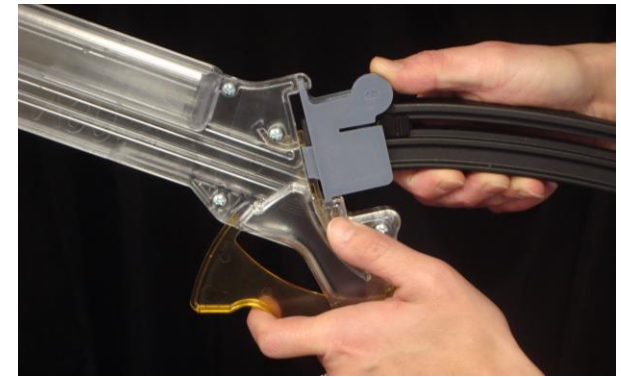

Insert your magazine into the adapter until it latches into notch.

To remove the magazine, while holding like pictured above, gently press out on latch and pull out.

Continue to **Lightnin' Grip Loader INSTRUCTIONS**

## Adapter INSTRUCTIONS

for H&K MP5

Walther by Umarex

Hold the loader in your left hand, and press the adapter lock with your thumb. With your right hand, hook the Mag Adapter into the top of the Lightnin' Grip Loader and swing the bottom into the slot. Take your thumb off of the lock button. It should pop out to the locked position when the adapter is in fully seated.