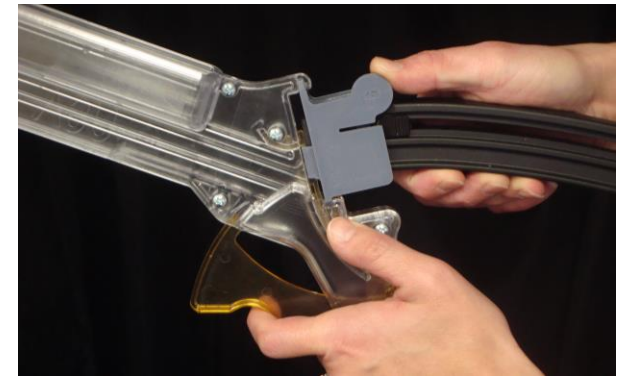

## Adapter INSTRUCTIONS

for H&K MP5

Walther by Umarex

Hold the loader in your left hand, and press the adapter lock with your thumb. With your right hand, hook the Mag Adapter into the top of the Lightnin' Grip Loader and swing the bottom into the slot. Take your thumb off of the lock button. It should pop out to the locked position when the adapter is in fully seated.

Insert your magazine into the adapter until it latches into notch.

To remove the magazine, while holding like pictured above, gently press out on latch and pull out.

Continue to **Lightnin' Grip Loader INSTRUCTIONS**