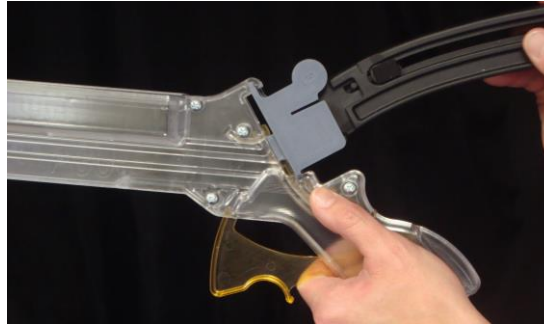

## Adapter INSTRUCTIONS

for H&K MP5

Walther by Umarex

Hold the loader in your left hand, and press the adapter lock with your thumb. With your right hand, hook the Mag Adapter into the top of the Lightnin' Grip Loader and swing the bottom into the slot. Take your thumb off of the lock button. It should pop out to the locked position when the adapter is in fully seated.

Insert your magazine into the adapter until it latches into notch.

To remove the magazine, while holding like pictured above, gently press out on latch and pull out.

Continue to **Lightnin' Grip Loader INSTRUCTIONS**