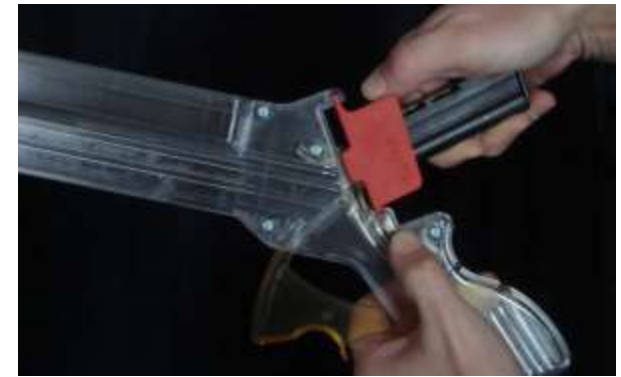

To remove the magazine, while holding like pictured above, gently press out on latch and pull out.

Continue to **Lightnin' Grip Loader INSTRUCTIONS**