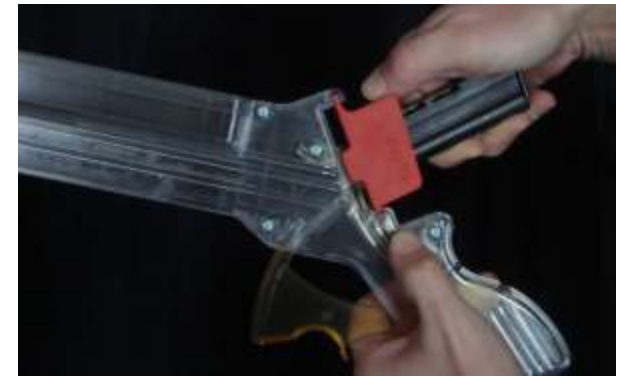

Lightnin’ Grip Loader

Adapter #15

Mossberg 702, 720,

& 715 Tactical

Adapter INSTRUCTIONS

for Mossberg 702, 720,
& 715 Tactical

Hold the loader in your left hand, and press the adapter lock with your thumb. With your right hand, hook the Mag Adapter into the top of the Lightnin' Grip Loader and swing the bottom into the slot. Take your thumb off of the lock button. It should pop out to the locked position when the adapter is in fully seated.

Insert your magazine into the adapter until it latches into notch.

To remove the magazine, while holding like pictured above, gently press out on latch and pull out.

Continue to **Lightnin' Grip Loader INSTRUCTIONS**

Adapter INSTRUCTIONS

for Mossberg 702, 720,
& 715 Tactical

Hold the loader in your left hand, and press the adapter lock with your thumb. With your right hand, hook the Mag Adapter into the top of the Lightnin' Grip Loader and swing the bottom into the slot. Take your thumb off of the lock button. It should pop out to the locked position when the adapter is in fully seated.